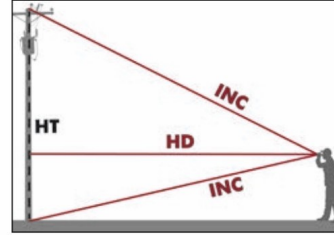

Simple Operation

- Rely on easy to understand graphical symbols to know what each displayed calculation represents
- Navigate through the targeting modes with icons that are commonly seen in cameras

Ideal Applications

TRUPULSE® 200L LASER

Measured
by TruPulse:

Calculated
by TruPulse:

HD = Horizontal Distance

VD = Vertical Distance SD = Slope Distance

INC = Inclination HT = Height

ML = Missing Line

1-Shot = 4 Values 3-Shot Height

2-Shot 2D Missing Line:

LCD In-Scope Display

Specifications

Distance Accuracy to Typical Targets	± 0.5 m (1.6 ft)
Distance Accuracy to Weak Targets	± 1 m (3 ft)
Inclination Accuracy	± 0.5° Relative
Max Range to Reflective Targets	1750 m (5,740 ft)
Max Range to Non-Reflective Targets	1750 m (5,740 ft)
Scope Magnification	4×
In-Scope Field of View	13.1 m @ 91.5 m away (43 ft @ 300 ft)
Environmental Rating	Water-resistant / IP54
Temperature Range	-20° to 60° C (-4° to 140° F)
Battery Type (8 hrs. of continuous use)	(1) CR123A
Size L x W x H	11.5 x 10 x 5 cm (4.5 x 4 x 2 in)
Weight	220 g (8 oz)

Targeting Modes Measurement Solutions

Closest: Distinguishes near and far objects and identifies the closest target

Farthest: Distinguishes near and far objects and identifies the farthest target

Continuous: Provides constant updates while shooting multiple targets