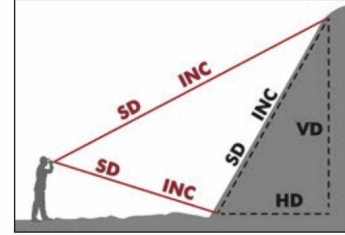

TRUPULSE® 200L LASER

Measured
by TruPulse:

Calculated
by TruPulse:

HD = Horizontal Distance

VD = Vertical Distance SD = Slope Distance

INC = Inclination HT = Height

ML = Missing Line

1-Shot = 4 Values 3-Shot Height

2-Shot 2D Missing Line:

LCD In-Scope Display

Specifications

Distance Accuracy to Typical Targets	± 0.5 m (1.6 ft)
Distance Accuracy to Weak Targets	± 1 m (3 ft)
Inclination Accuracy	± 0.5° Relative
Max Range to Reflective Targets	1750 m (5,740 ft)
Max Range to Non-Reflective Targets	1750 m (5,740 ft)
Scope Magnification	4×
In-Scope Field of View	13.1 m @ 91.5 m away (43 ft @ 300 ft)
Environmental Rating	Water-resistant / IP54
Temperature Range	-20° to 60° C (-4° to 140° F)
Battery Type (8 hrs. of continuous use)	(1) CR123A
Size L x W x H	11.5 x 10 x 5 cm (4.5 x 4 x 2 in)
Weight	220 g (8 oz)

Targeting Modes Measurement Solutions

Closest: Distinguishes near and far objects and identifies the closest target

Farthest: Distinguishes near and far objects and identifies the farthest target

Continuous: Provides constant updates while shooting multiple targets