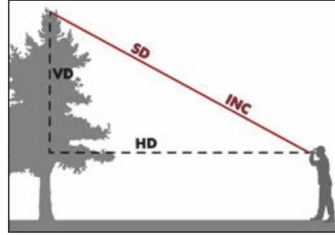

Simple Operation

- Rely on easy to understand graphical symbols to know what each displayed calculation represents
- Navigate through the targeting modes with icons that are commonly seen in cameras

Ideal Applications

TRUPULSE® 200L LASER

Measured
by TruPulse:

Calculated
by TruPulse:

HD = Horizontal Distance

VD = Vertical Distance SD = Slope Distance

INC = Inclination HT = Height

ML = Missing Line

1-Shot = 4 Values 3-Shot Height

2-Shot 2D Missing Line:

LCD In-Scope Display

Specifications

Distance Accuracy to Typical Targets	± 0.5 m (1.6 ft)
Distance Accuracy to Weak Targets	± 1 m (3 ft)
Inclination Accuracy	± 0.5° Relative
Max Range to Reflective Targets	1750 m (5,740 ft)
Max Range to Non-Reflective Targets	1750 m (5,740 ft)
Scope Magnification	4×
In-Scope Field of View	13.1 m @ 91.5 m away (43 ft @ 300 ft)
Environmental Rating	Water-resistant / IP54
Temperature Range	-20° to 60° C (-4° to 140° F)
Battery Type (8 hrs. of continuous use)	(1) CR123A
Size L x W x H	11.5 x 10 x 5 cm (4.5 x 4 x 2 in)
Weight	220 g (8 oz)

Targeting Modes Measurement Solutions

Closest: Distinguishes near and far objects and identifies the closest target

Farthest: Distinguishes near and far objects and identifies the farthest target

Continuous: Provides constant updates while shooting multiple targets