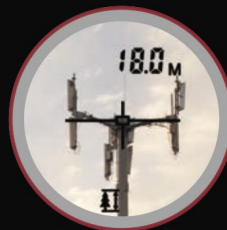

1. **UTILITIES**
2. Antenna Height
   - 2D Span
   - Clearances